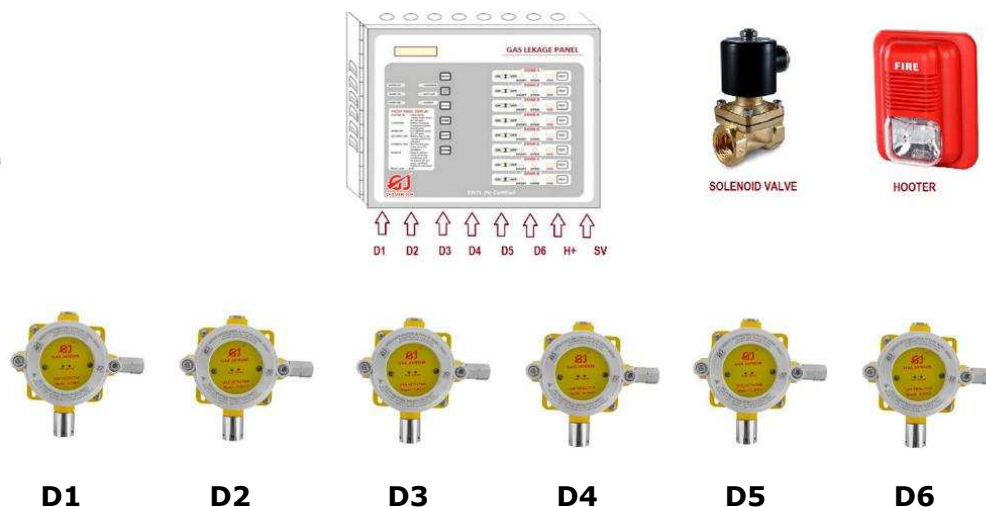

TECHNICAL DATA SHEET

GAS JANITOR

a true safety

Technical Specifications:

• Detection Principle	:	Semiconductor
• Sampling	:	Diffusion
• Range	:	up to 300 PPM
• Power Supply	:	24 VDC
• Power (MAX)	:	350 mA @ 24VDC
• Environmental Temperature	:	0 to 55°C
• Environmental Humidity	:	95% (Non-Condensing)
• Output	:	SPDT
• Alarm Level	:	30 PPM
• Response Time	:	<10 Sec
• Enclosure Class	:	IP66
• Mechanical Interface	:	3/4" NPT Three Side
• Total Dimensions	:	(L)180mm*(W)180mm*(H)100mm
• Color	:	TOP GRAY & BOTTOM YELLOW
• Housing Material	:	Aluminium Alloy
• Certificate	:	CMRI, BIS,PESO(CCOE)

Installation Reference:

ADDICT AUTOMATION INDIA PVT LTD
53/B2, 2ND FLOOR, RAMA ROAD INDUSTRIAL AREA, NEW DELHI-110015
WWW.GASJANITOR.COM
EMAIL: INFO@GASJANITOR.COM, ADDICTAUTOMATION17@GMAIL.COM